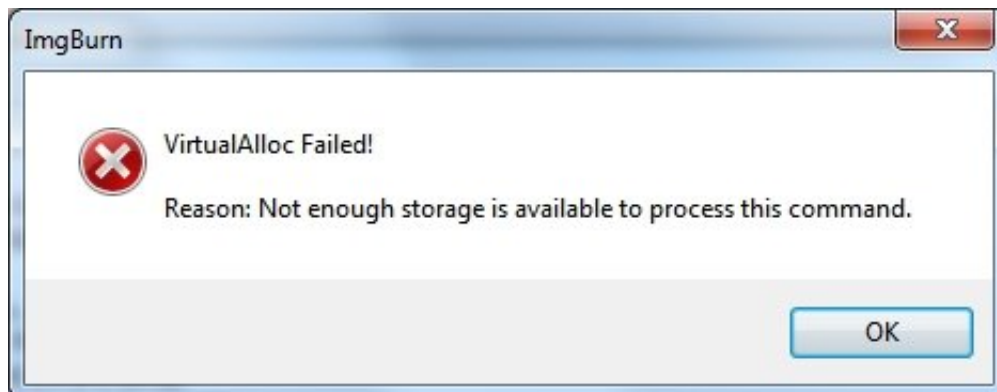

not enough storage is available to process this command

not enough storage is available to process this command, not enough server storage is available to process this command, not enough storage is available to process this command windows 10, not enough storage is available to process this command windows installer, not enough storage is available to process this command c#, outlook not enough storage is available to process this command, system.io.ioexception not enough storage is available to process this command, system error. [Duolingo: Learn Languages Free v3.105.3 Mod APK](#)

Microsoft Article: Error message: "Not enough server storage is available to process this command" Resolution Crash Occurs Downloading .... If your program uses a lot of windows resources it could be a Resource Heap shortage. There is a registry entry that can be increased to raise the heap size for .... I have a user getting this error "Not enough storage is available to process this command" when trying to drag a mail item from Outlook 2010 to a folder on her local ... [Apeaksoft Data Recovery 1.2.8 with Crack](#)

[University of Miami president detained for questioning at Israeli airport: The Pride and Shame of Being Jewish in 2010](#)

not enough storage is available to process this command windows 10

[Driverpack Solution Free Download Full Version](#)

If you're getting the Not enough storage is available to process this command error, first modify the IRPStackSize value and then the .... This is a very uncommon error within Windows and should normally never occur, however there are some cases where this error seems to popup. The main ... [Office-Update KB3085534 fixes OneNote sync bug](#)